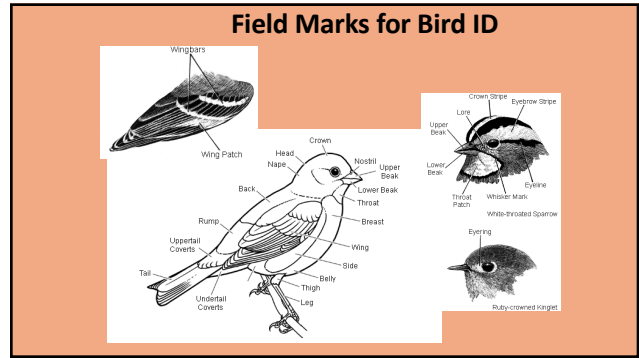

LOCAL BIRDS OF THE SOUTH BAY AREA

Game birds (partridges) [Phasianidae]

California Quail
Callipepla californica

Ring-necked Pheasant
Phasianus colchicus

Wild Turkey
Meleagris gallopavo

Doves & pigeons [Columbidae]

Rock Dove (Pigeon)
Columba livia

Mourning Dove
Zenaida macroura

ORDER: **Passeriformes** ("sparrow form")

- >140 families; >6500 species (>60% of all birds species)
- "perching birds" – anisodactyl feet
 - 3 toes forward + 1 toe back
 - long, nonwebbed toes
 - grasp when legs bend
- "song birds" – syrinx ("song box")
- colored eggs & altricial young

Perching Mechanism of a Bird

Crows & jays [Corvidae]

American Crow
Corvus brachyrhynchos

Common Raven
Corvus corax

RAVEN vs CROW

- Note raven's massive beak and shaggy throat feathers vs crow's more streamlined head

- "shore birds" & "seabirds"
- 19 families; ~390 species
- wide variation in legs & bills
 - niche partitioning
- most with long seasonal migrations
- seasonal coloration changes

The illustrations include several bird species in flight and on the ground. Below them are detailed diagrams of different bill shapes and leg structures, labeled with species names: Eastern vulture, Bar-tailed godwit, Red wattlebird, Common greenshank, Lesser sand plover, Red-necked grebe, Red-tailed tropicbird, and Red-necked phalarope. Other labels include 'adult wading wren', 'ghost shrike', and 'marine wren'.