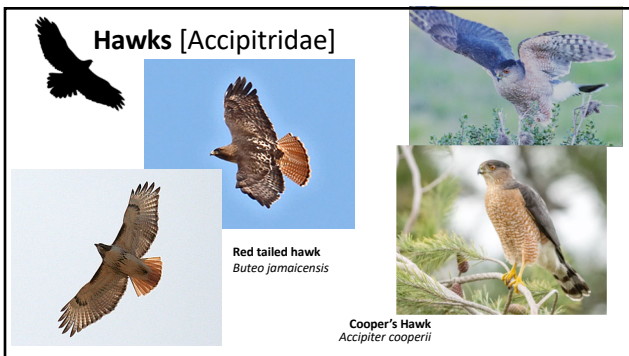

LOCAL BIRDS OF THE SOUTH BAY AREA

Game birds (partridges) [Phasianidae]

California Quail
Callipepla californica

Ring-necked Pheasant
Phasianus colchicus

Wild Turkey
Meleagris gallopavo

Doves & pigeons [Columbidae]

Rock Dove (Pigeon)
Columba livia

Mourning Dove
Zenaida macroura

ORDER: **Passeriformes** ("sparrow form")

- >140 families; >6500 species (>60% of all birds species)
- "perching birds" – anisodactyl feet
 - 3 toes forward + 1 toe back
 - long, nonwebbed toes
 - grasp when legs bend
- "song birds" – syrinx ("song box")
- colored eggs & altricial young

Perching Mechanism of a Bird

Crows & jays [Corvidae]

American Crow
Corvus brachyrhynchos

Common Raven
Corvus corax

RAVEN vs CROW

- Note raven's massive beak and shaggy throat feathers vs crow's more streamlined head

- "shore birds" & "seabirds"
- 19 families; ~390 species
- wide variation in legs & bills
 - niche partitioning
- most with long seasonal migrations
- seasonal coloration changes

The illustrations include several bird species in flight and on the ground. Below them are detailed diagrams of different bill shapes and leg structures, labeled with species names: Eastern vulture, Bar-tailed godwit, Red wattlebird, Common greenshank, Lesser sand plover, Red-necked grebe, Red-tailed tropicbird, and Red-necked phalarope. Other labels include 'adult wading wren', 'ghost shrike', and 'marine wren'.