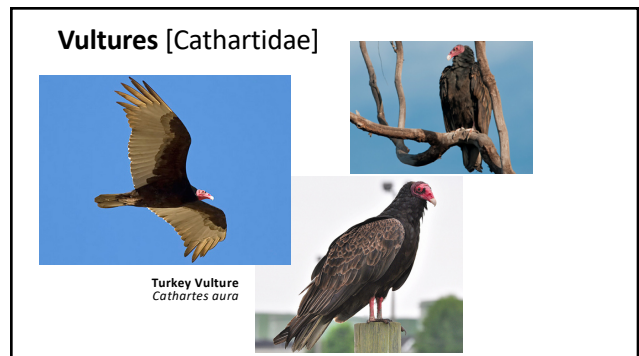

LOCAL BIRDS OF THE SOUTH BAY AREA

Game birds (partridges) [Phasianidae]

California Quail
Callipepla californica

Ring-necked Pheasant
Phasianus colchicus

Wild Turkey
Meleagris gallopavo

Doves & pigeons [Columbidae]

Rock Dove (Pigeon)
Columba livia

Mourning Dove
Zenaida macroura

ORDER: **Passeriformes** ("sparrow form")

- >140 families; >6500 species (>60% of all birds species)
- "perching birds" – anisodactyl feet
 - 3 toes forward + 1 toe back
 - long, nonwebbed toes
 - grasp when legs bend
- "song birds" – syrinx ("song box")
- colored eggs & altricial young

Perching Mechanism of a Bird

Crows & jays [Corvidae]

American Crow
Corvus brachyrhynchos

Common Raven
Corvus corax

RAVEN vs CROW

- Note raven's massive beak and shaggy throat feathers vs crow's more streamlined head

- "shore birds" & "seabirds"
- 19 families; ~390 species
- wide variation in legs & bills
 - niche partitioning
- most with long seasonal migrations
- seasonal coloration changes

The illustrations include several bird species in flight and on the ground. Below them are detailed diagrams of different bill shapes and leg structures, labeled with species names: Eastern vulture, Bar-tailed godwit, Red wattlebird, Common greenshank, Lesser sand plover, Red-necked grebe, Red-tailed tropicbird, and Red-necked phalarope. Other labels include 'adult wading wren', 'ghost shrike', and 'marine wren'.