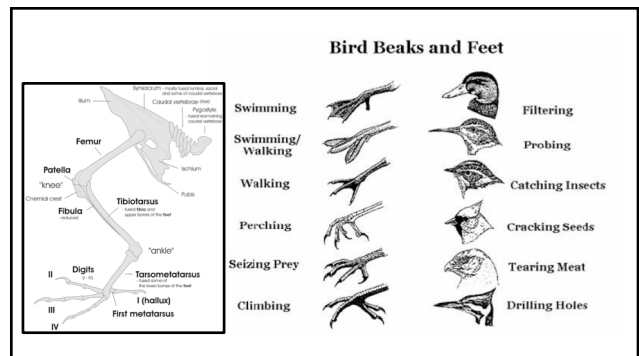

LOCAL BIRDS OF THE SOUTH BAY AREA

Game birds (partridges) [Phasianidae]

California Quail
Callipepla californica

Ring-necked Pheasant
Phasianus colchicus

Wild Turkey
Meleagris gallopavo

Doves & pigeons [Columbidae]

Rock Dove (Pigeon)
Columba livia

Mourning Dove
Zenaida macroura

ORDER: **Passeriformes** ("sparrow form")

- >140 families; >6500 species (>60% of all birds species)
- "perching birds" – anisodactyl feet
 - 3 toes forward + 1 toe back
 - long, nonwebbed toes
 - grasp when legs bend
- "song birds" – syrinx ("song box")
- colored eggs & altricial young

Perching Mechanism of a Bird

Crows & jays [Corvidae]

American Crow
Corvus brachyrhynchos

Common Raven
Corvus corax

RAVEN vs CROW

- Note raven's massive beak and shaggy throat feathers vs crow's more streamlined head

- "shore birds" & "seabirds"
- 19 families; ~390 species
- wide variation in legs & bills
 - niche partitioning
- most with long seasonal migrations
- seasonal coloration changes

The illustrations include several bird species in flight and on the ground. Below them are detailed diagrams of different bill shapes and leg structures, labeled with species names: Eastern vulture, Bar-tailed godwit, Red wattlebird, Common greenshank, Lesser sand plover, Red-necked grebe, Red-tailed tropicbird, and Red-necked phalarope. Other labels include 'adult wading wren', 'ghost shrike', and 'marine wren'.